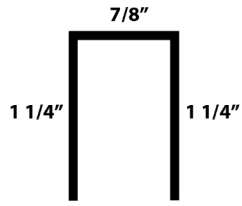

TRIM

**Optional Inside
U Channel**
(Color Inside)

**Outside Corner/
J-Channel Combo**

**Inside Corner/
J-Channel Combo**

Outside Corner

Inside Corner

J-Channel

Double Angle

Wall Base

L-Wall Base

Proudly Made In The U.S.A.