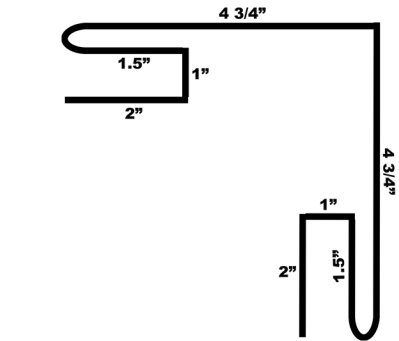

TRIM

**Optional Inside
U Channel**
(Color Inside)

**Outside Corner/
J-Channel Combo**

**Inside Corner/
J-Channel Combo**

Outside Corner

Inside Corner

J-Channel

Double Angle

Wall Base

L-Wall Base

Proudly Made In The U.S.A.