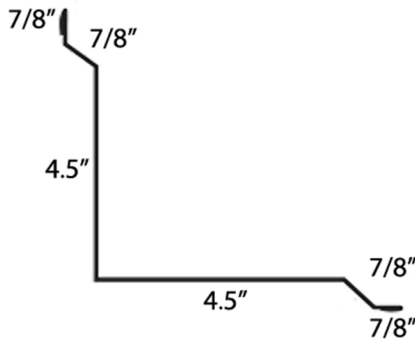

TRIM

**Optional Inside
U Channel**
(Color Inside)

**Outside Corner/
J-Channel Combo**

**Inside Corner/
J-Channel Combo**

Outside Corner

Inside Corner

J-Channel

Double Angle

Wall Base

L-Wall Base

Proudly Made In The U.S.A.